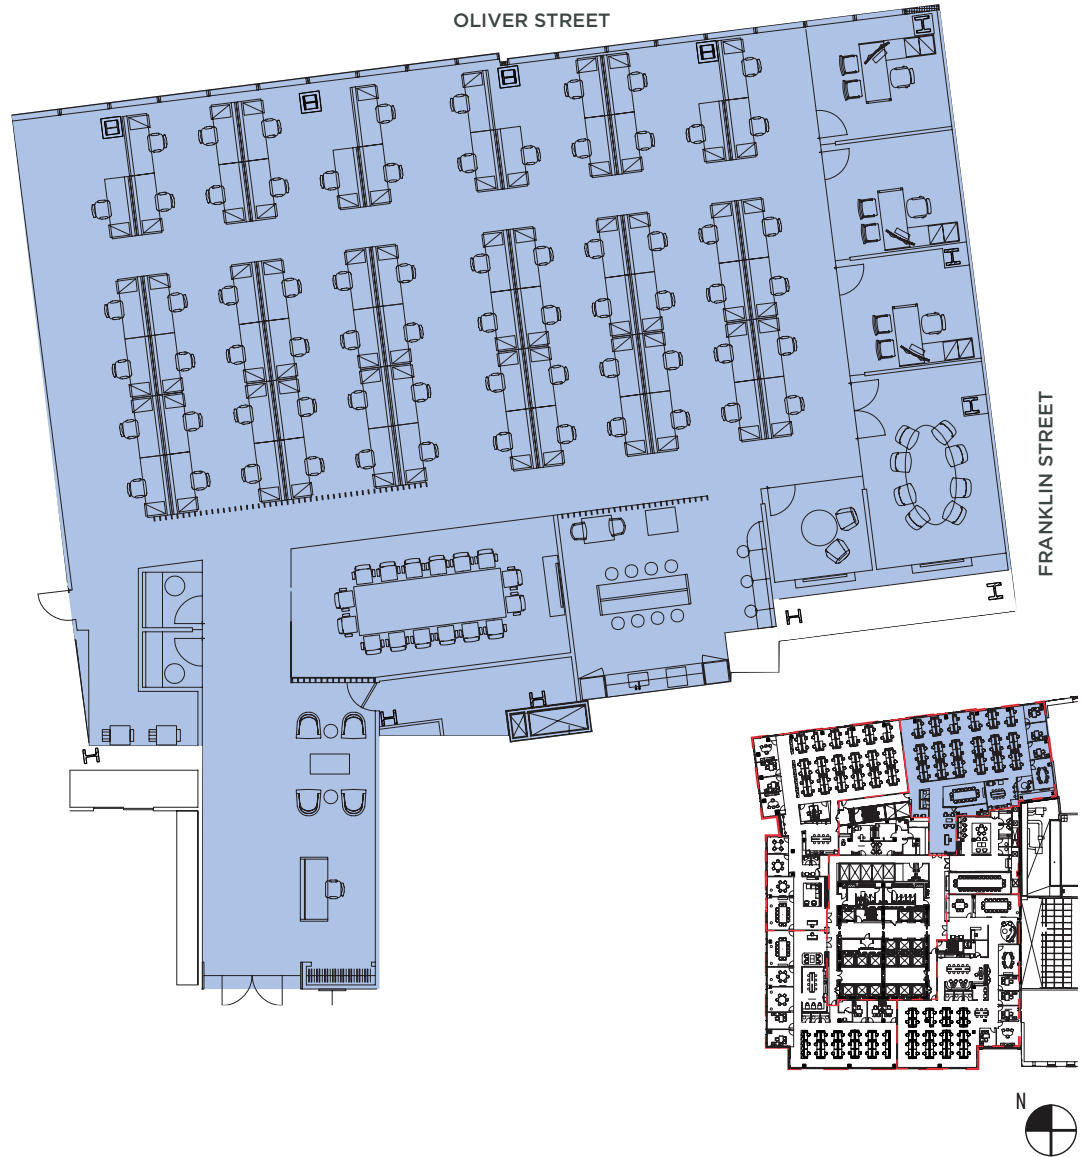

THE AVAILABLE ONE

Floor: 6 - Suite 4

Size: 10,335 RSF

Condition: Spec Suite

Space Features:

Workstations: 68

Private Offices: 3

Meeting Rooms: 3

Phone Rooms: 2

SCHEDULE A TOUR

PATRICK NUGENT
+1 617 531 4151
patrick.nugent@jll.com

BRIAN FLAHERTY
+1 617 531 4274
brian.flaherty@jll.com

KATE O'HARA
+1 339 227 3838
katherine.ohara@jll.com

ONE

POST OFFICE SQUARE