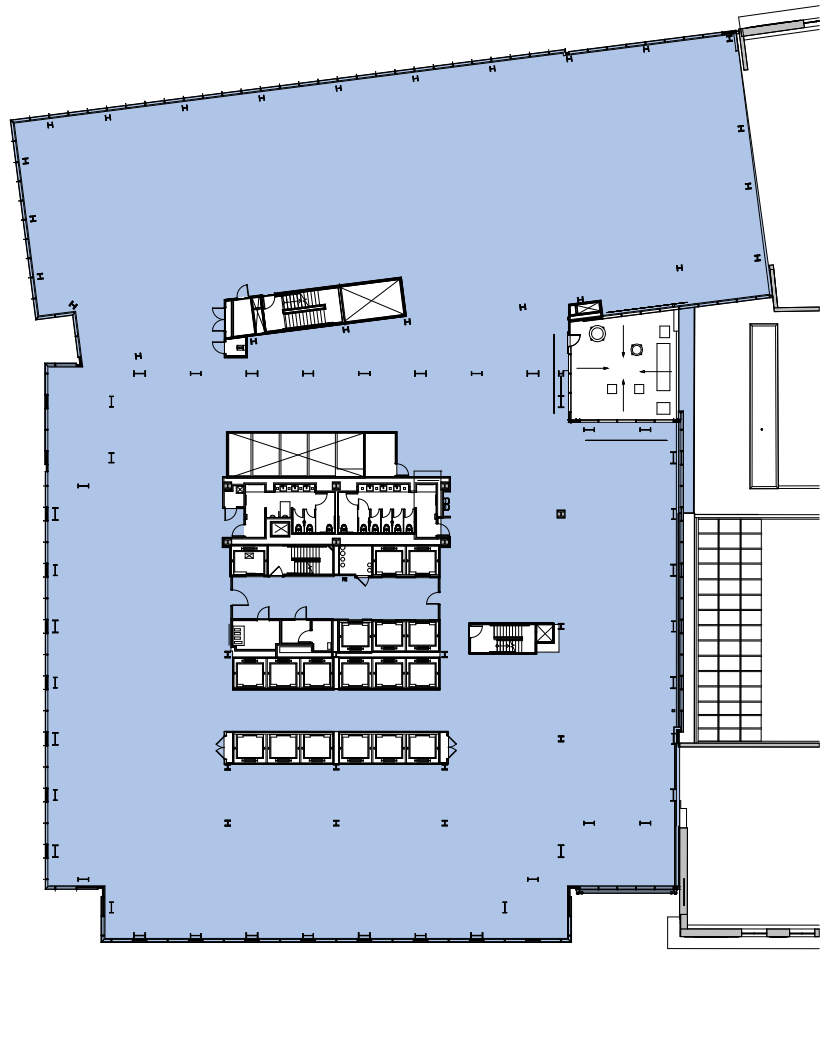

THE AVAILABLE ONE

Floor: 7

Size: 40,728 SF

Condition: Shell

Availability: Now

SCHEDULE A TOUR

PATRICK NUGENT
+1 617 531 4151
patrick.nugent@jll.com

BRIAN FLAHERTY
+1 617 531 4274
brian.flaherty@jll.com