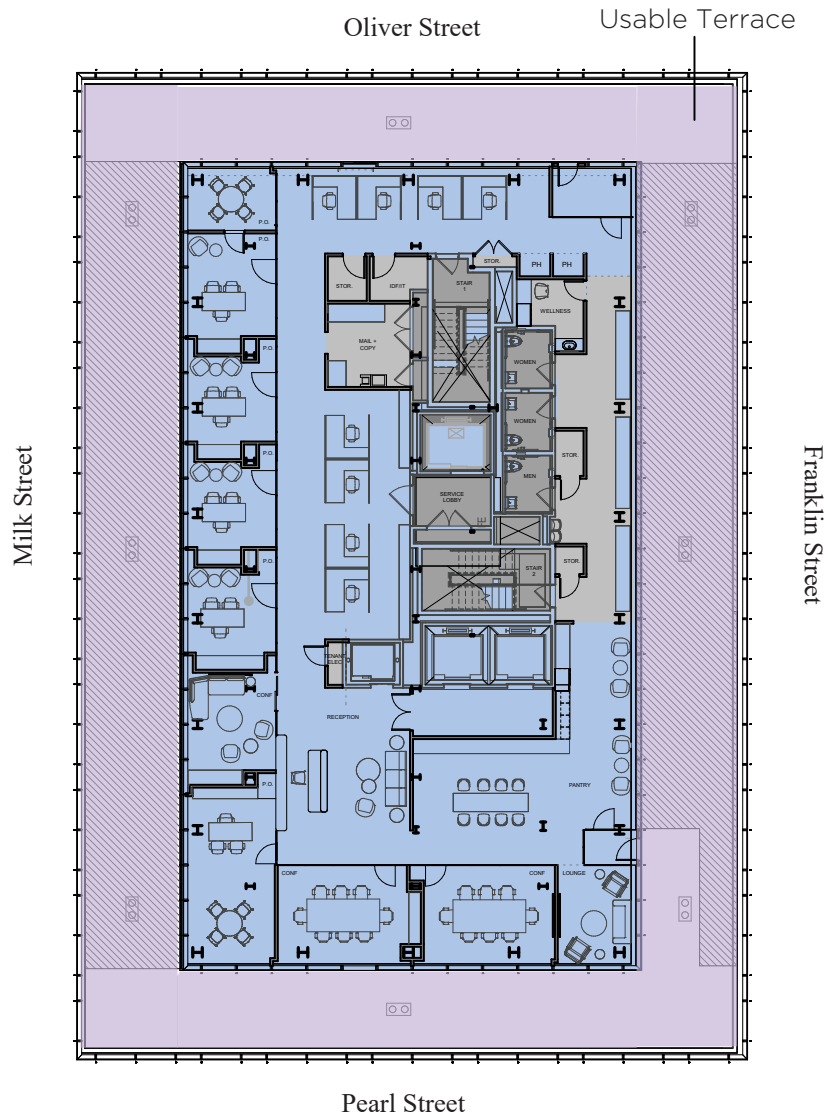

THE AVAILABLE ONE

Floor: 41

Size: 7,039 SF

Condition: Shell

Availability: Now

SCHEDULE A TOUR

PATRICK NUGENT
+1 617 531 4151
patrick.nugent@jll.com

BRIAN FLAHERTY
+1 617 531 4274
brian.flaherty@jll.com