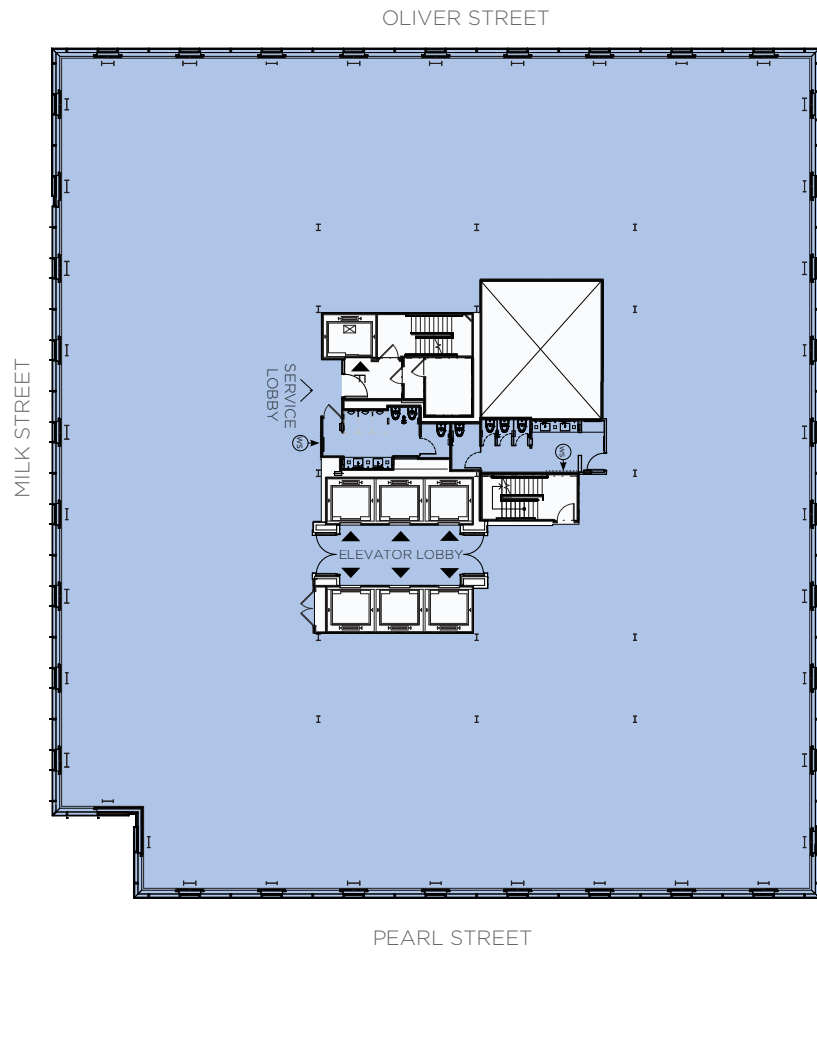

THE AVAILABLE ONE

Floor: 38

Size: 22,418 SF

Condition: Shell

Availability: Now

SCHEDULE A TOUR

PATRICK NUGENT
+1 617 531 4151
patrick.nugent@jll.com

BRIAN FLAHERTY
+1 617 531 4274
brian.flaherty@jll.com