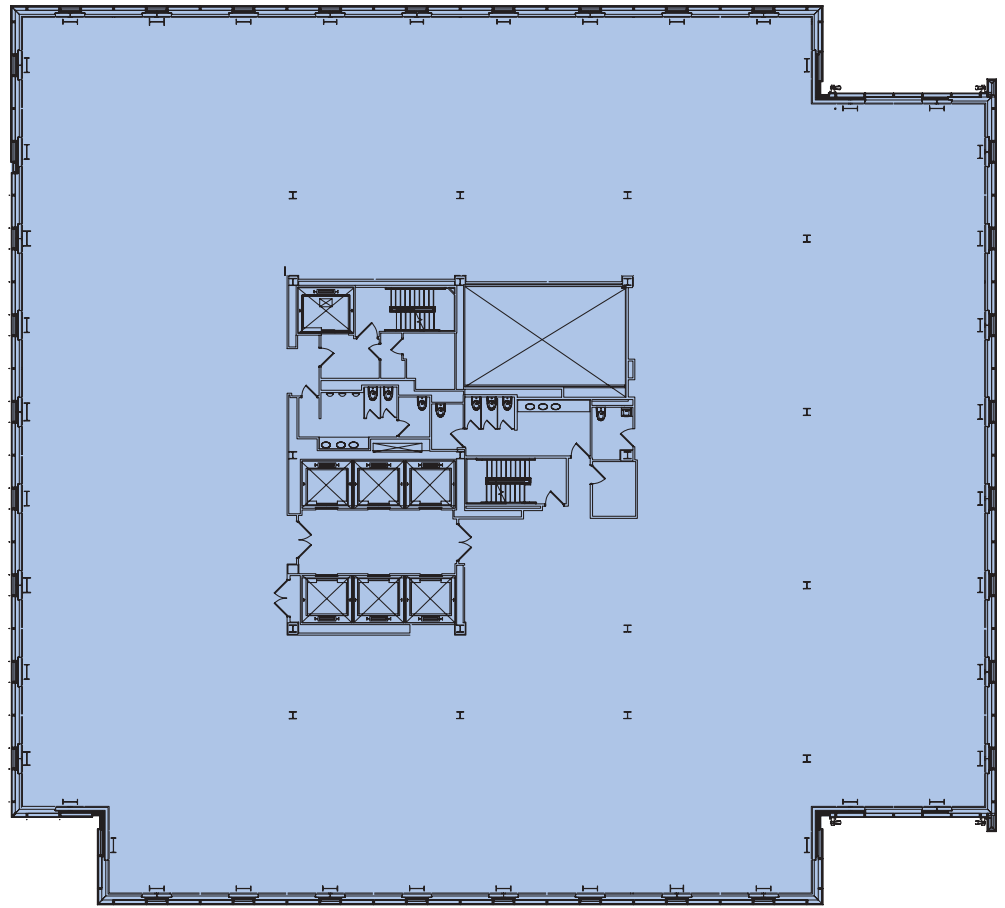

THE AVAILABLE ONE

Floor: 32

Size: 26,664 SF

Condition: Shell

Availability: 1/26

SCHEDULE A TOUR

PATRICK NUGENT
+1 617 531 4151
patrick.nugent@jll.com

BRIAN FLAHERTY
+1 617 531 4274
brian.flaherty@jll.com