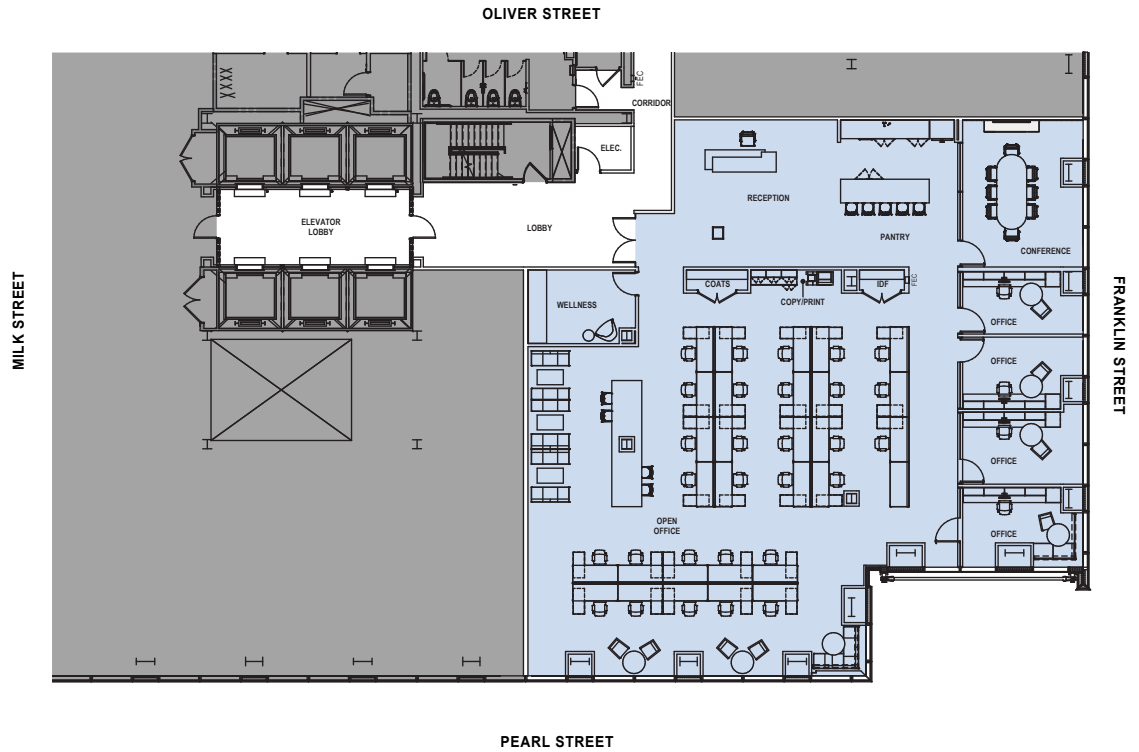

THE AVAILABLE ONE

Floor: 30

Size: 6,841 SF

Condition: Spec Suite

Availability: Now

Click to tour space

SCHEDULE A TOUR

PATRICK NUGENT
+1 617 531 4151
patrick.nugent@jll.com